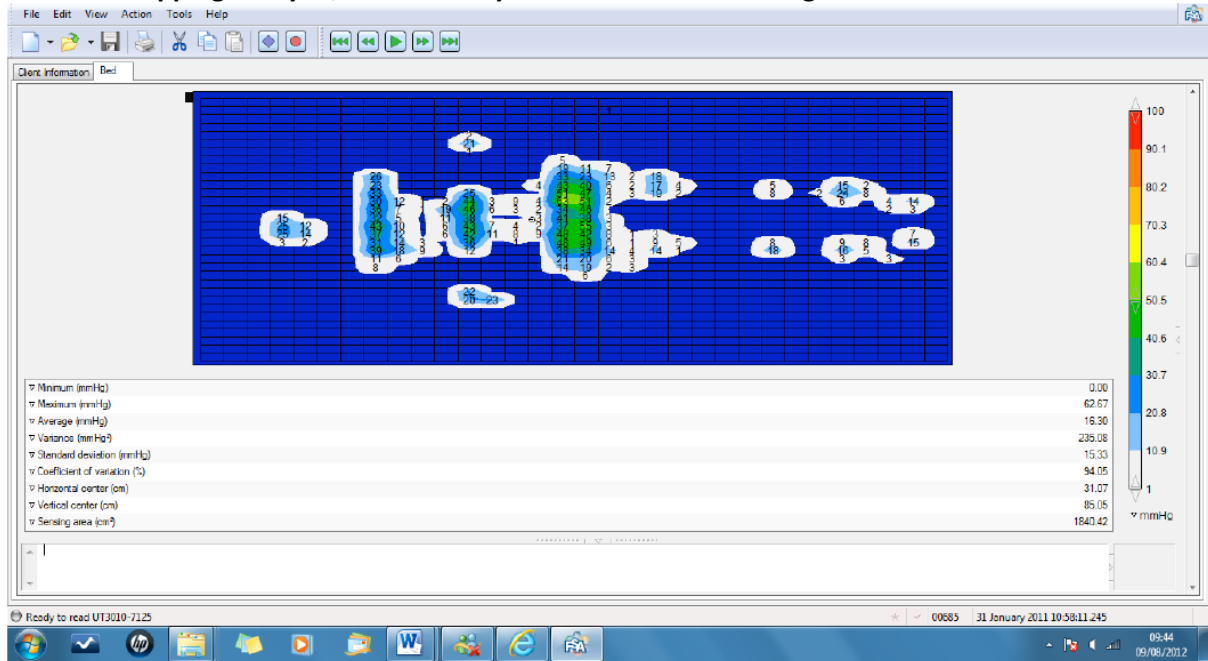

Pressure Mapping Analysis/ Product – Dyna-Form Air Suresse 56kg Female

Pressure Mapping Analysis/ Product – Dyna-Form Air Suresse 14 Stone Male (Low Pressure)